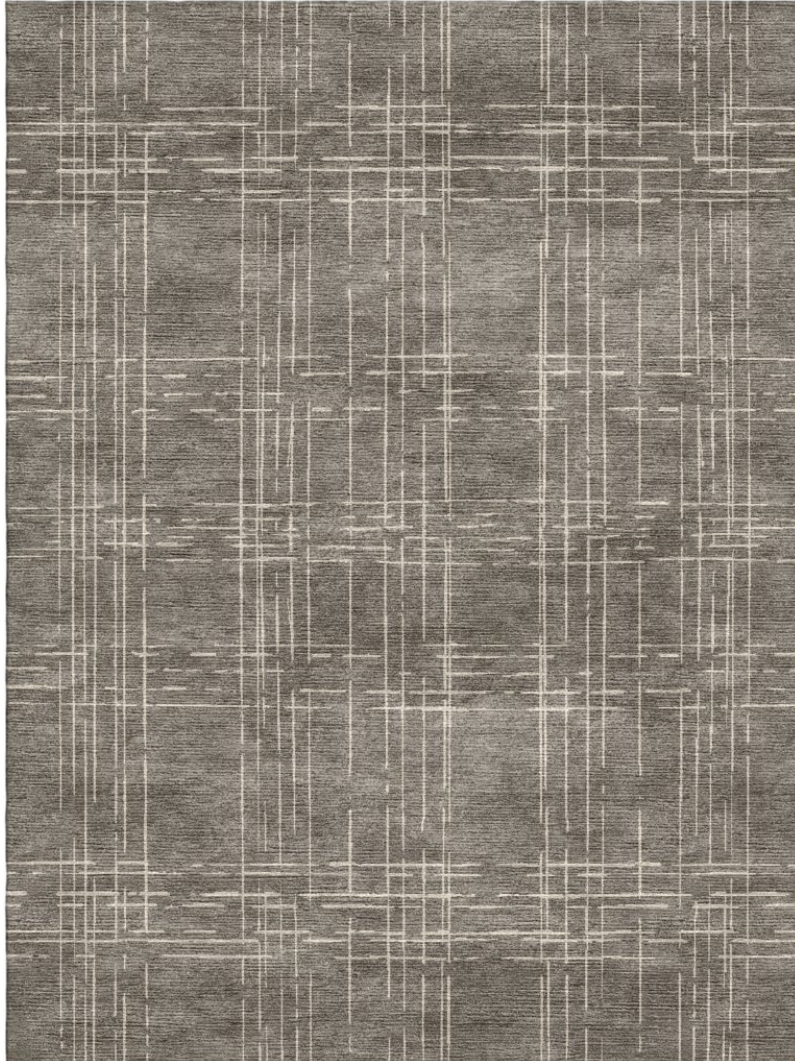

P E R E N N I A L S

GRAVEL PATH Drypoint Plaid Tibetan Knot

TK331-61

DETAILS & SPECS

Designer	Porter Teleo
Construction	Tibetan Knot
Colorway	GRAVEL PATH
Collection	2016 A Spring: Porter Teleo

Pom Colors

220

28

28

DESCRIPTION

Hand knotted, 80 knots per square inch.

Perennials 100% solution-dyed acrylic fabrics and rugs are backed by a no-fade warranty valid for five years from the date of purchase.