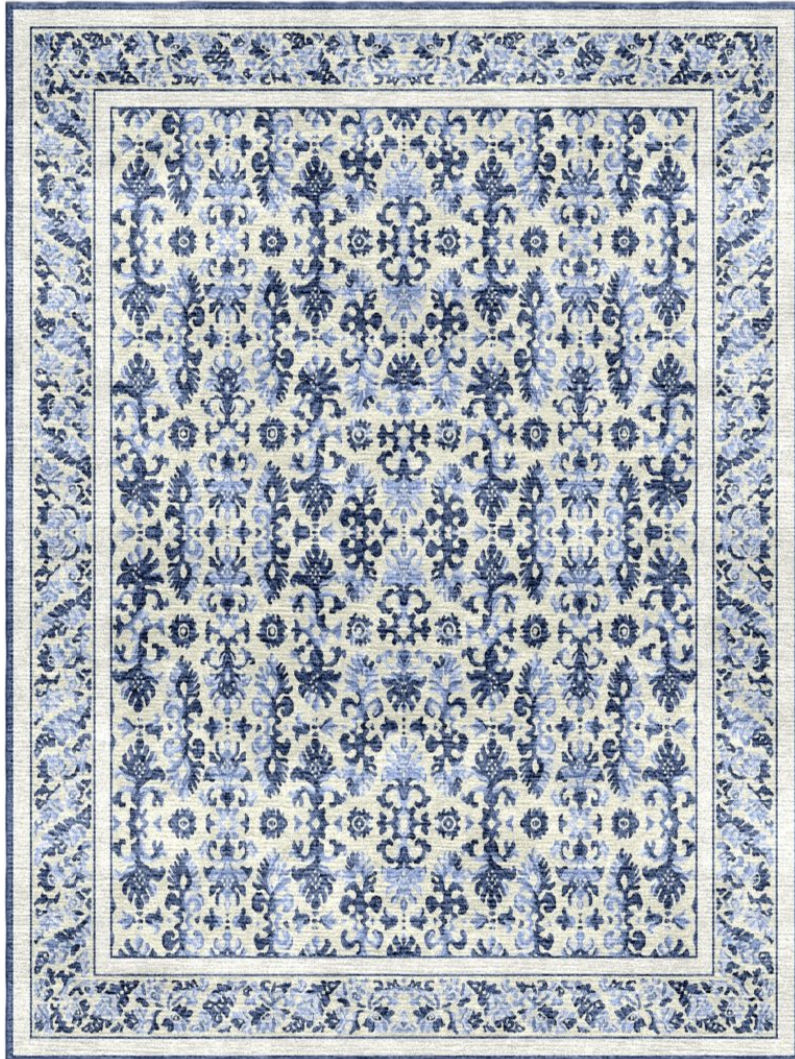

P E R E N N I A L S

WEDGEWOOD

Regal Row Tibetan Knot

TK372-348

DETAILS & SPECS

Designer	Timothy Corrigan
Construction	Tibetan Knot
Colorway	WEDGEWOOD
Collection	2019 B Fall: Timothy Corrigan

Pom Colors

2

123

2155

2980

DESCRIPTION

Hand knotted, 80 knots per square inch.

Perennials 100% solution-dyed acrylic fabrics and rugs are backed by a no-fade warranty valid for five years from the date of purchase.