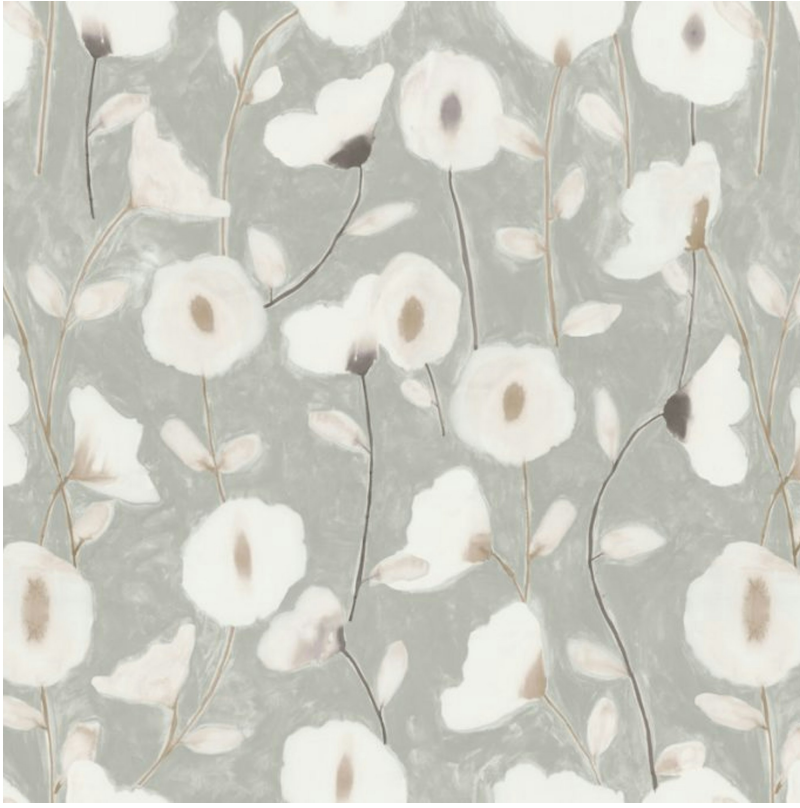

P E R E N N I A L S

Jasmine In Bloom

PP106-794

DETAILS & SPECS

Width	54" trimmed
Match	Straight
Maintenance	Scrubbable, Strippable
Fire Rating	Class A
Potential Lead Credit	No
Designer	Studio
Color	Jasmine
Color Family	Grey
Vertical Repeat	30"

DESCRIPTION

In Bloom is our first floral wallpaper. Printed on vinyl it meets all Type II requirements and can be installed residentially or commercially. A soft watercolor technique brings the illusion of delicate and fresh blooms laid on a brush stroke blended background. Available in 5 beautiful colors: Dew, Jasmine, Parchment, Matcha, and Salt & Pepper.

Wallcovering details.