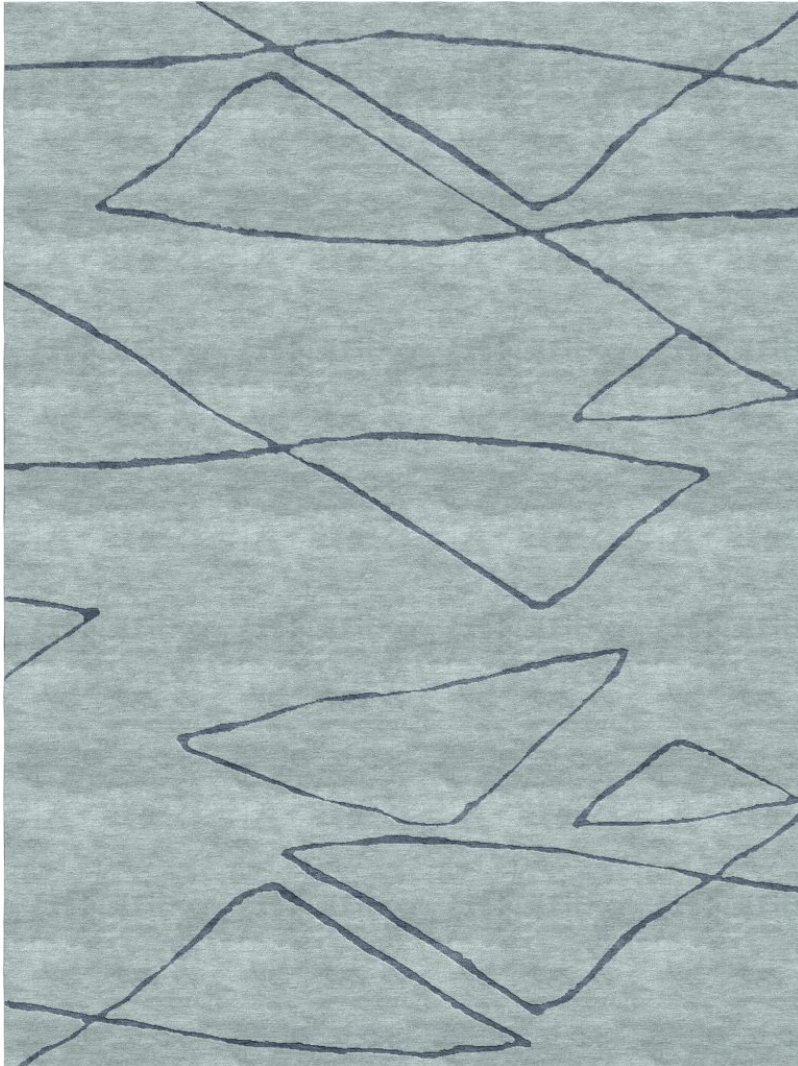

## BLUESTONE

#### DESCRIPTION

Inspired by the boundless sky and the gentle billow of sails in the wind, Sky Sail features a fluid, graphic design that brings a touch of nature and serenity to any space. Hand-tufted with 100% SDA fiber to ensure both softness underfoot and remarkable livability.